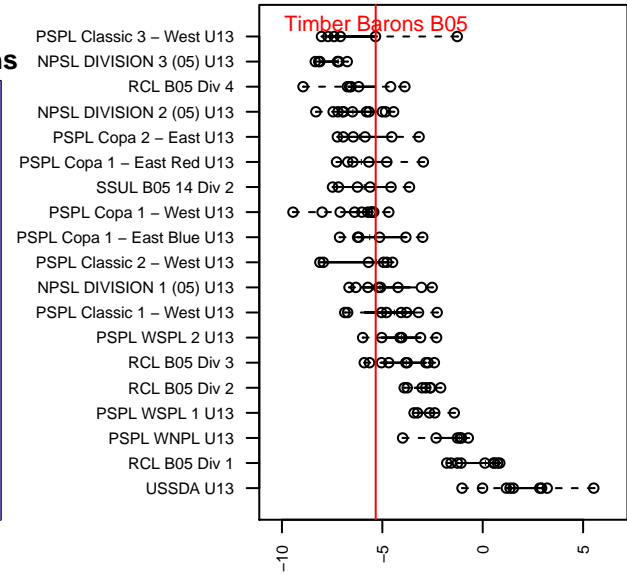

Timber Barons B05

Cowlitz Youth Soccer Association Timber Baror
 Longview, WA
 B05 total strength=756
 attack=1.34 defense=0.55
 fall league = PTT B05 Div 1 White
 spr league = Spr OYS B05 Div 2 White
 notes= Pittsley 2016

alt names used:
 CYSA TIMBER BARONS 05B PITTSLEY
 CYSA TIMBER BARONS 05B PITTSLEY
 Timber Barons 05B Pittsley
 Timber Barons 05B Pittsley

Venues played:
 2016 Spr OYS B05 Division 2 White
 2017 PCU Summer Classic Bronze
 2017 Les Schwab NW Cup U13 Challenge (Sil
 2017 PTT B05 Division 1 White
 2017 Spr OYS B05 Division 2 White

**attack and defense variance (black dot)
relative to other teams
and top 10 in region**

**attack and defense rating
relative to others at age
and all opponents in last 13 months**

Performance relative to 13 month average