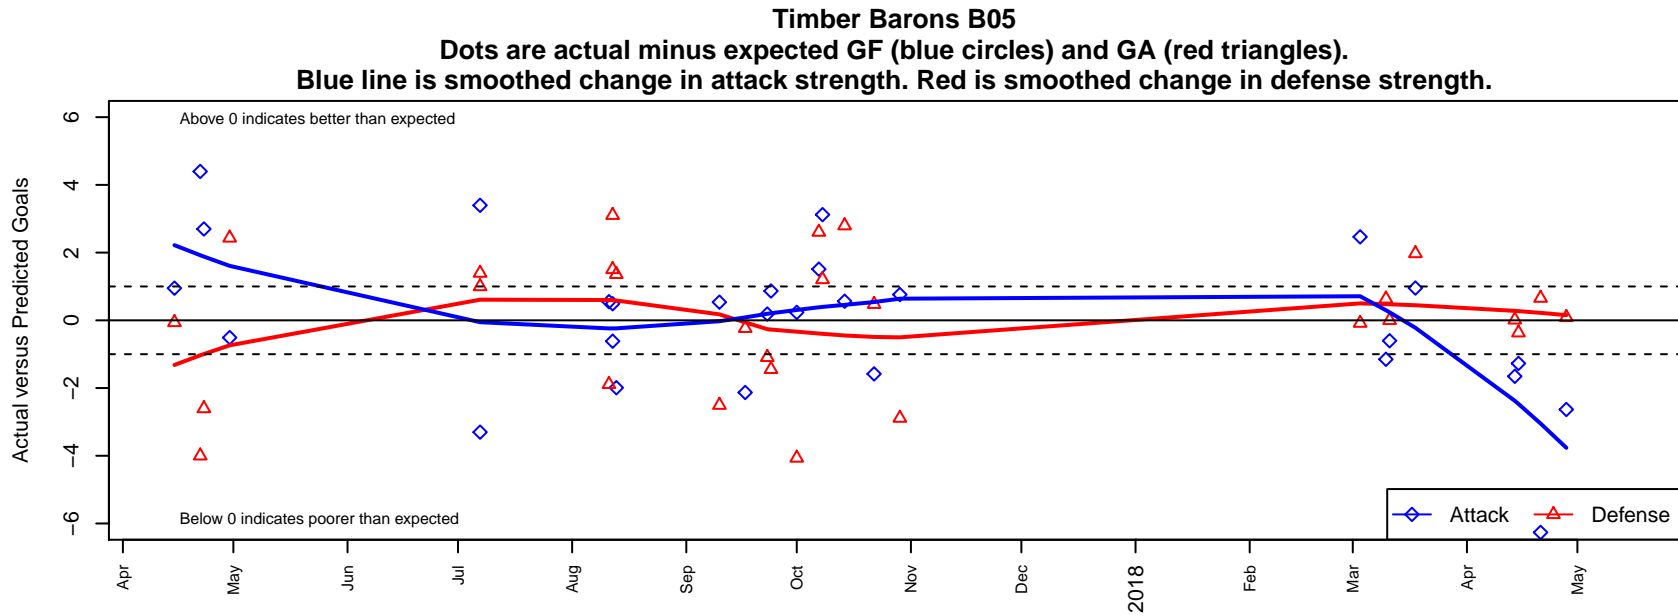

Timber Barons B05

Cowlitz Youth Soccer Association Timber Baror
 Longview, WA
 B05 total strength=756
 attack=1.34 defense=0.55
 fall league = PTT B05 Div 1 White
 spr league = Spr OYS B05 Div 2 White
 notes= Pittsley 2016

**attack and defense variance (black dot)
relative to other teams
and top 10 in region**

**attack and defense rating
relative to others at age
and all opponents in last 13 months**

Performance relative to 13 month average